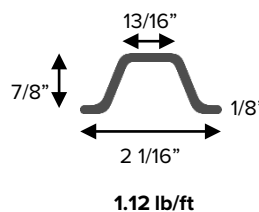

MAMBA U-CHANNEL SUPPORT POST

FOR ROUND & TRIAD MARKER POSTS

APPLICATION

The U-Channel Support Post supports the Mamba Round or Mamba Triad marker posts and provides extra stability. Drive the support post into the ground and slip the Round or Triad over the top.

MAMBA-SP-*.**.***

* = color
** = length (feet)
*** = pounds per foot

GALVANIZED

- MAMBA-SP-GLV-6-1.12
- MAMBA-SP-GLV-7-1.12
- MAMBA-SP-GLV-6-2
- MAMBA-SP-GLV-7-2
- MAMBA-SP-GLV-8-2
- MAMBA-SP-GLV-10-2

GREEN PAINTED

- MAMBA-SP-G-6-1.12
- MAMBA-SP-G-7-1.12
- MAMBA-SP-G-5-2
- MAMBA-SP-G-6-2
- MAMBA-SP-G-7-2
- MAMBA-SP-G-8-2
- MAMBA-SP-G-10-2
- MAMBA-SP-G-6-3

YELLOW POWDER COATED

- MAMBA-SP-Y-6-1.12
- MAMBA-SP-Y-7-1.12

ORANGE POWDER COATED

- MAMBA-SP-N-6-1.12
- MAMBA-SP-N-6-2

FEATURES AND BENEFITS

- Various lengths and weights available
- Galvanized, green painted, or yellow/orange powder coated options
- Custom colors available
- Steel construction for extra strength
- Highly resistant to wear and tear
- Long life

100% MADE IN THE USA

CONTACT US

1841 Industrial Ave
San Angelo, TX 76904
(325) 262-4031

www.unitedtelsupply.com