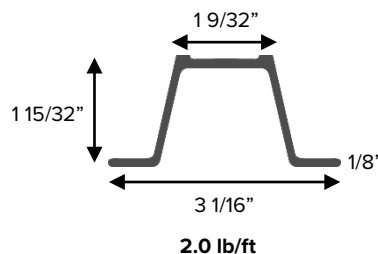

FEATURES AND BENEFITS

- Various lengths and weights available
- Galvanized, green painted, or yellow/orange powder coated options
- Custom colors available
- Steel construction for extra strength
- Highly resistant to wear and tear
- Long life

100% MADE IN THE USA

CONTACT US

1841 Industrial Ave
San Angelo, TX 76904
(325) 262-4031

www.unitedtelsupply.com