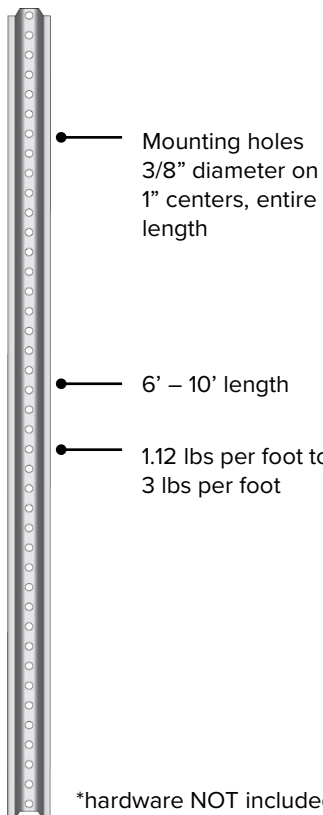

MAMBA U-CHANNEL SUPPORT POST

FOR ROUND & TRIAD MARKER POSTS

APPLICATION

The U-Channel Support Post supports the Mamba Round or Mamba Triad marker posts and provides extra stability. Drive the support post into the ground and slip the Round or Triad over the top.

MAMBA-SP-*.**.***

* = color
** = length (feet)
*** = pounds per foot

GALVANIZED

- MAMBA-SP-GLV-6-1.12
- MAMBA-SP-GLV-7-1.12
- MAMBA-SP-GLV-6-2
- MAMBA-SP-GLV-7-2
- MAMBA-SP-GLV-8-2
- MAMBA-SP-GLV-10-2

GREEN PAINTED

- MAMBA-SP-G-6-1.12
- MAMBA-SP-G-7-1.12
- MAMBA-SP-G-5-2
- MAMBA-SP-G-6-2
- MAMBA-SP-G-7-2
- MAMBA-SP-G-8-2
- MAMBA-SP-G-10-2
- MAMBA-SP-G-6-3

YELLOW POWDER COATED

- MAMBA-SP-Y-6-1.12
- MAMBA-SP-Y-7-1.12

ORANGE POWDER COATED

- MAMBA-SP-N-6-1.12
- MAMBA-SP-N-6-2

FEATURES AND BENEFITS

- Various lengths and weights available
- Galvanized, green painted, or yellow/orange powder coated options
- Custom colors available
- Steel construction for extra strength
- Highly resistant to wear and tear
- Long life

100% MADE IN THE USA

CONTACT US

1841 Industrial Ave
San Angelo, TX 76904
(325) 262-4031

www.unitedtelsupply.com