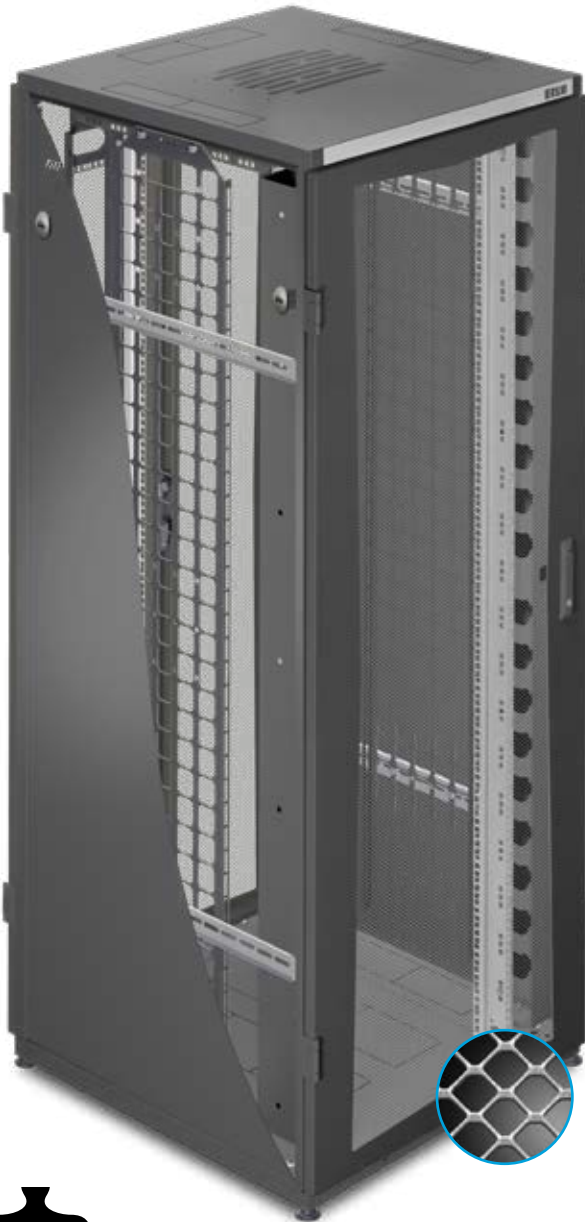

19" Progress Server Rack

1000 mm depth Rack for the Servers

- 75% perforated doors
- Supplied with two pairs of uprights with unit counter
- Numbered uprights guides for the progressive and precise horizontal excursion
- Supplied with two lateral wire baskets for cable organization
- 1000 Kg load capacity

	U	H ^(!)	W	D	Color	P/N
SS-2 Front Single door Rear Single door 2x Side blind panels 100mm height plinth Front & Rear 19" uprights	42	2057	600	1000	Black	R896525
			800	1000	Black	R896984
			600	1000	White	R896668
			800	1000	White	R897140

SD-2 Front Single door Rear Double door 2x Side blind panels 100mm height plinth Front & Rear 19" uprights	42	2057	600	1000	Black	R896528
			800	1000	Black	R897003
			600	1000	White	R896669
			800	1000	White	R897164

DD-2 Front Double door Rear Double door 2x Side blind panels 100mm height plinth Front & Rear 19" uprights	42	2057	600	1000	Black	R896558
			800	1000	Black	R897063
			600	1000	White	R896670
			800	1000	White	R897197