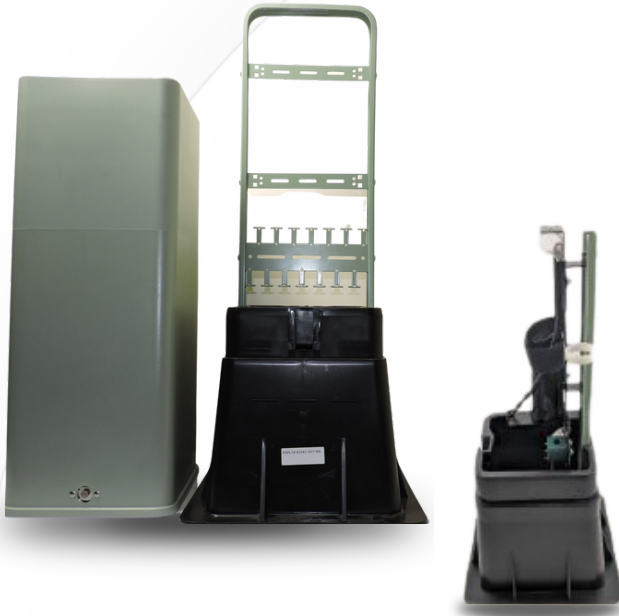

and

Vault Mount

10x10x24

Doghouse Pedestals

14"x31"x15" -Medium

18"x31"x17" -Large

Plastic Pedestals

8x8x25 -Plain

8x8x25 -Preconfigured

10x10x25 -Shorty

10x10x31 -Plain

10x10x31 -Hoopless

10x10x32 -Preconfigured

10x10x35 -Tall

10x10x35 -Tall/ Preconfigured

12x12x41

Accessories

Pedestal Stake

Pedestal Bracket(s)/ Kit with Mounting Hardware

Pedestal Terminal

Seal Kit

Vapor Barrier

Warning Label

Stainless Steel Ground Bar Kit with Mounting Hardware