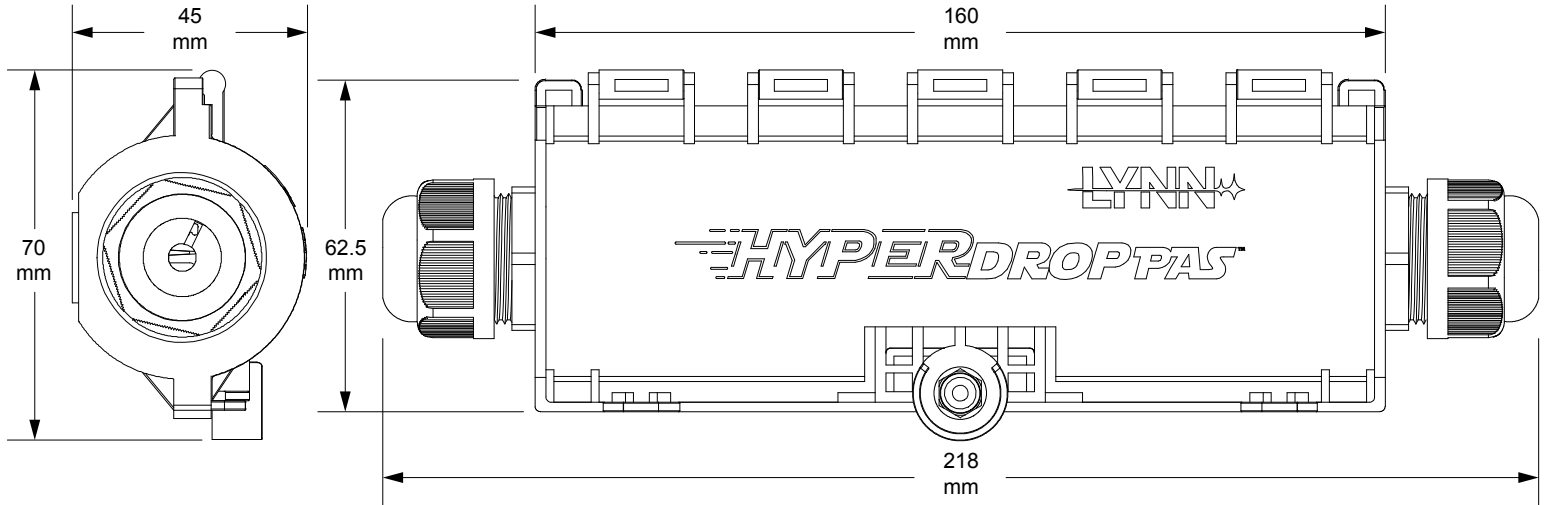

HyperDrop PAS Mini Technical Specifications

IMAGES

Dimensional Drawing