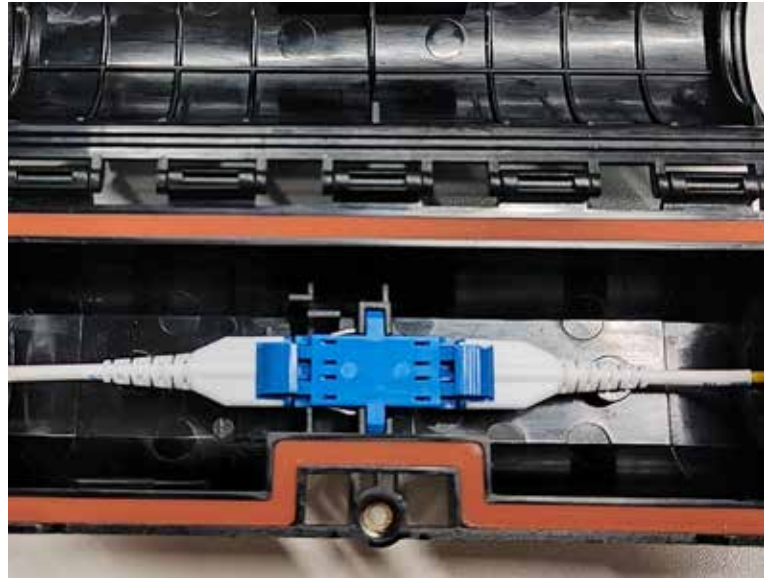

Fiber Optic Coupler